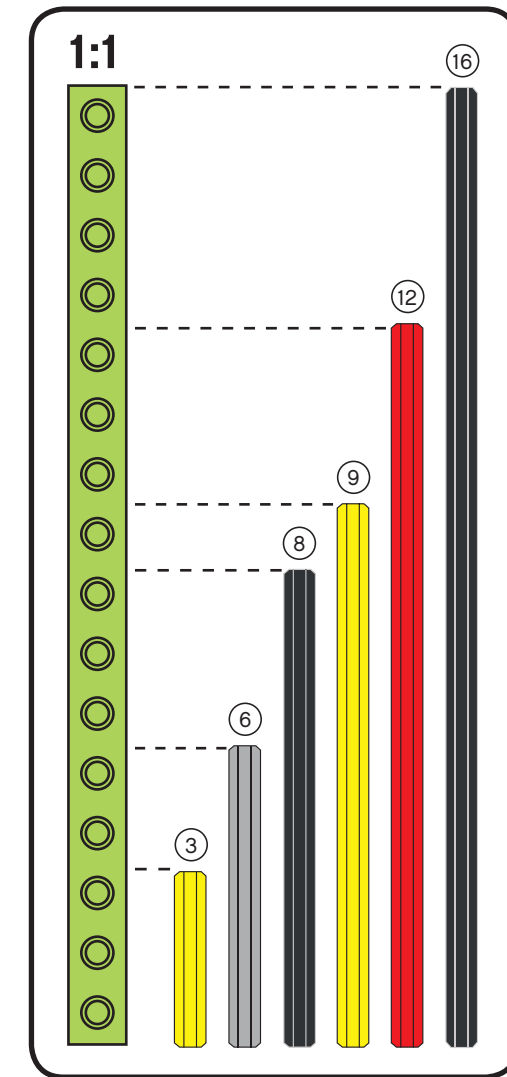

Art no. 45401 GL
 Material no: 6307399/6307403
 LEGO Starfish
 Top Card_Back
 model 21761863_1
 CYAN MAGENTA
 YELLOW BLACK

Artwork Supply: SP
 Artwork Designer: NNM

Varnish

UV - Whole
 UV - Partial
 Water Based

GPM-NP (Graphic Artwork) _____

Text (Legal text, translations) _____

Prepress (Barcode, Preflight) _____

GGQ (Visual Graphic Quality) _____

©2021 The LEGO Group.6307399/6307403

45401

LEGOeducation.com/start →